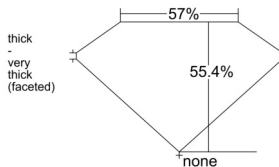

GIA®

FACSIMILE

GIA REPORT 6542202648

Verify this report at GIA.edu

GIA NATURAL DIAMOND DOSSIER®

December 10, 2025
GIA Report Number 6542202648
Shape and Cutting Style ..... Heart Brilliant
Measurements ..... 5.78 x 6.56 x 3.64 mm

GRADING RESULTS

Carat Weight ..... 0.80 carat
Color Grade ..... K
Clarity Grade VS1

ADDITIONAL GRADING INFORMATION

Polish ..... Excellent
Symmetry ..... Very Good
Fluorescence ..... None
Clarity Characteristics ..... Feather, Pinpoint
Inscription(s): GIA 6542202648

PROPORTIONS

Profile not to actual proportions

GRADING SCALES

GIA COLOR SCALE		GIA CLARITY SCALE	
COLORLESS	D	VERY VERY SLIGHTLY SIGHTLY INCLUDED	FLAWLESS
	E		INTERNALLY FLAWLESS
	F		VVS₁
	G		VVS₂
	H		VS₁
	I		VS₂
	J		SI₁
	K		SI₂
	L		I₁
	M		I₂
NEAR COLORLESS	N	SLIGHTLY INCLUDED	I₃
	O		
	P		
	Q		
FAINT	R		
	S		
	T		
	U		
VERT LIGHT	V		
	W		
	X		
	Y		
LIGHT	Z